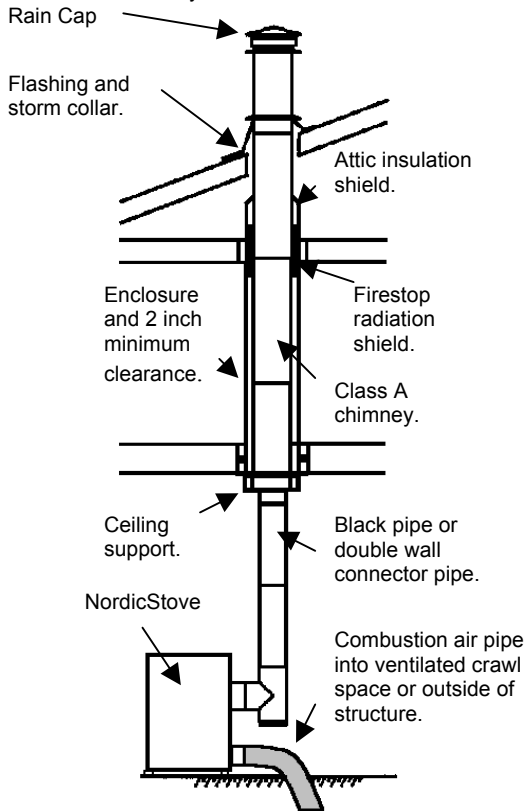

Typical NordicStove Installation Components

Interior Installation

Two story. One story is the same w/o the chimney enclosure on the second.

Exterior Installation

Single or multiple story components.

Emergency/Temporary Installation

IMPORTANT: Does NOT meet approved standards. For EMERGENCY use only.

Tent or portable building Installation.