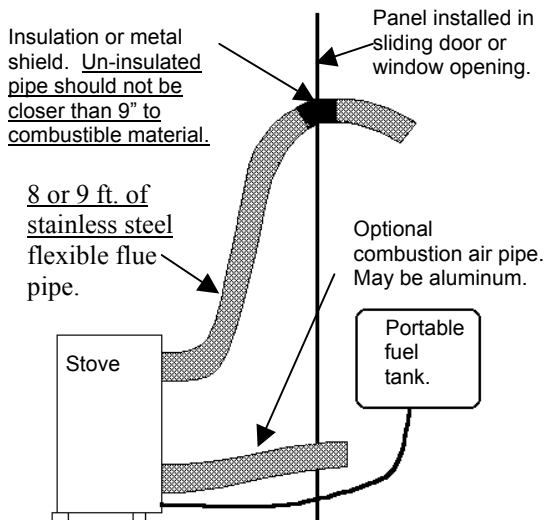

Typical NordicStove Installation Components

Interior Installation

Two story. One story is the same w/o the chimney enclosure on the second.

Exterior Installation

Single or multiple story components.

Emergency/Temporary Installation

IMPORTANT: Does NOT meet approved standards. For EMERGENCY use only.

Tent or portable building Installation.