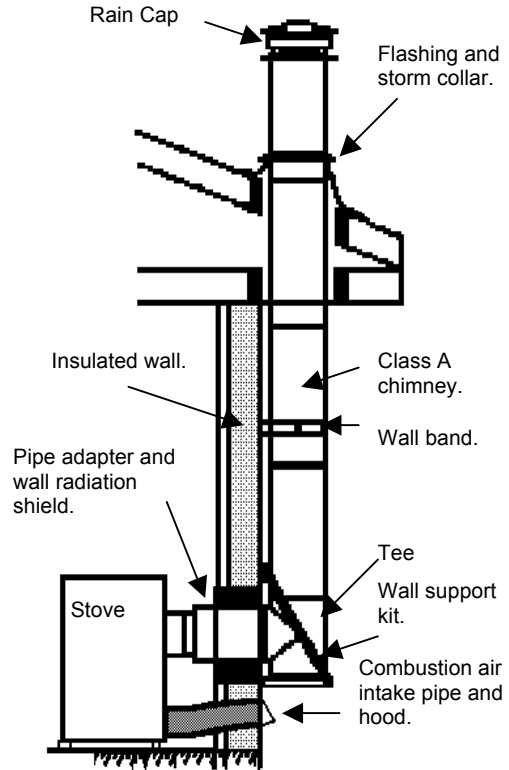

Typical NordicStove Installation Components

Interior Installation

Two story. One story is the same w/o the chimney enclosure on the second.

Exterior Installation

Single or multiple story components.

Emergency/Temporary Installation

IMPORTANT: Does NOT meet approved standards. For EMERGENCY use only.

Tent or portable building Installation.